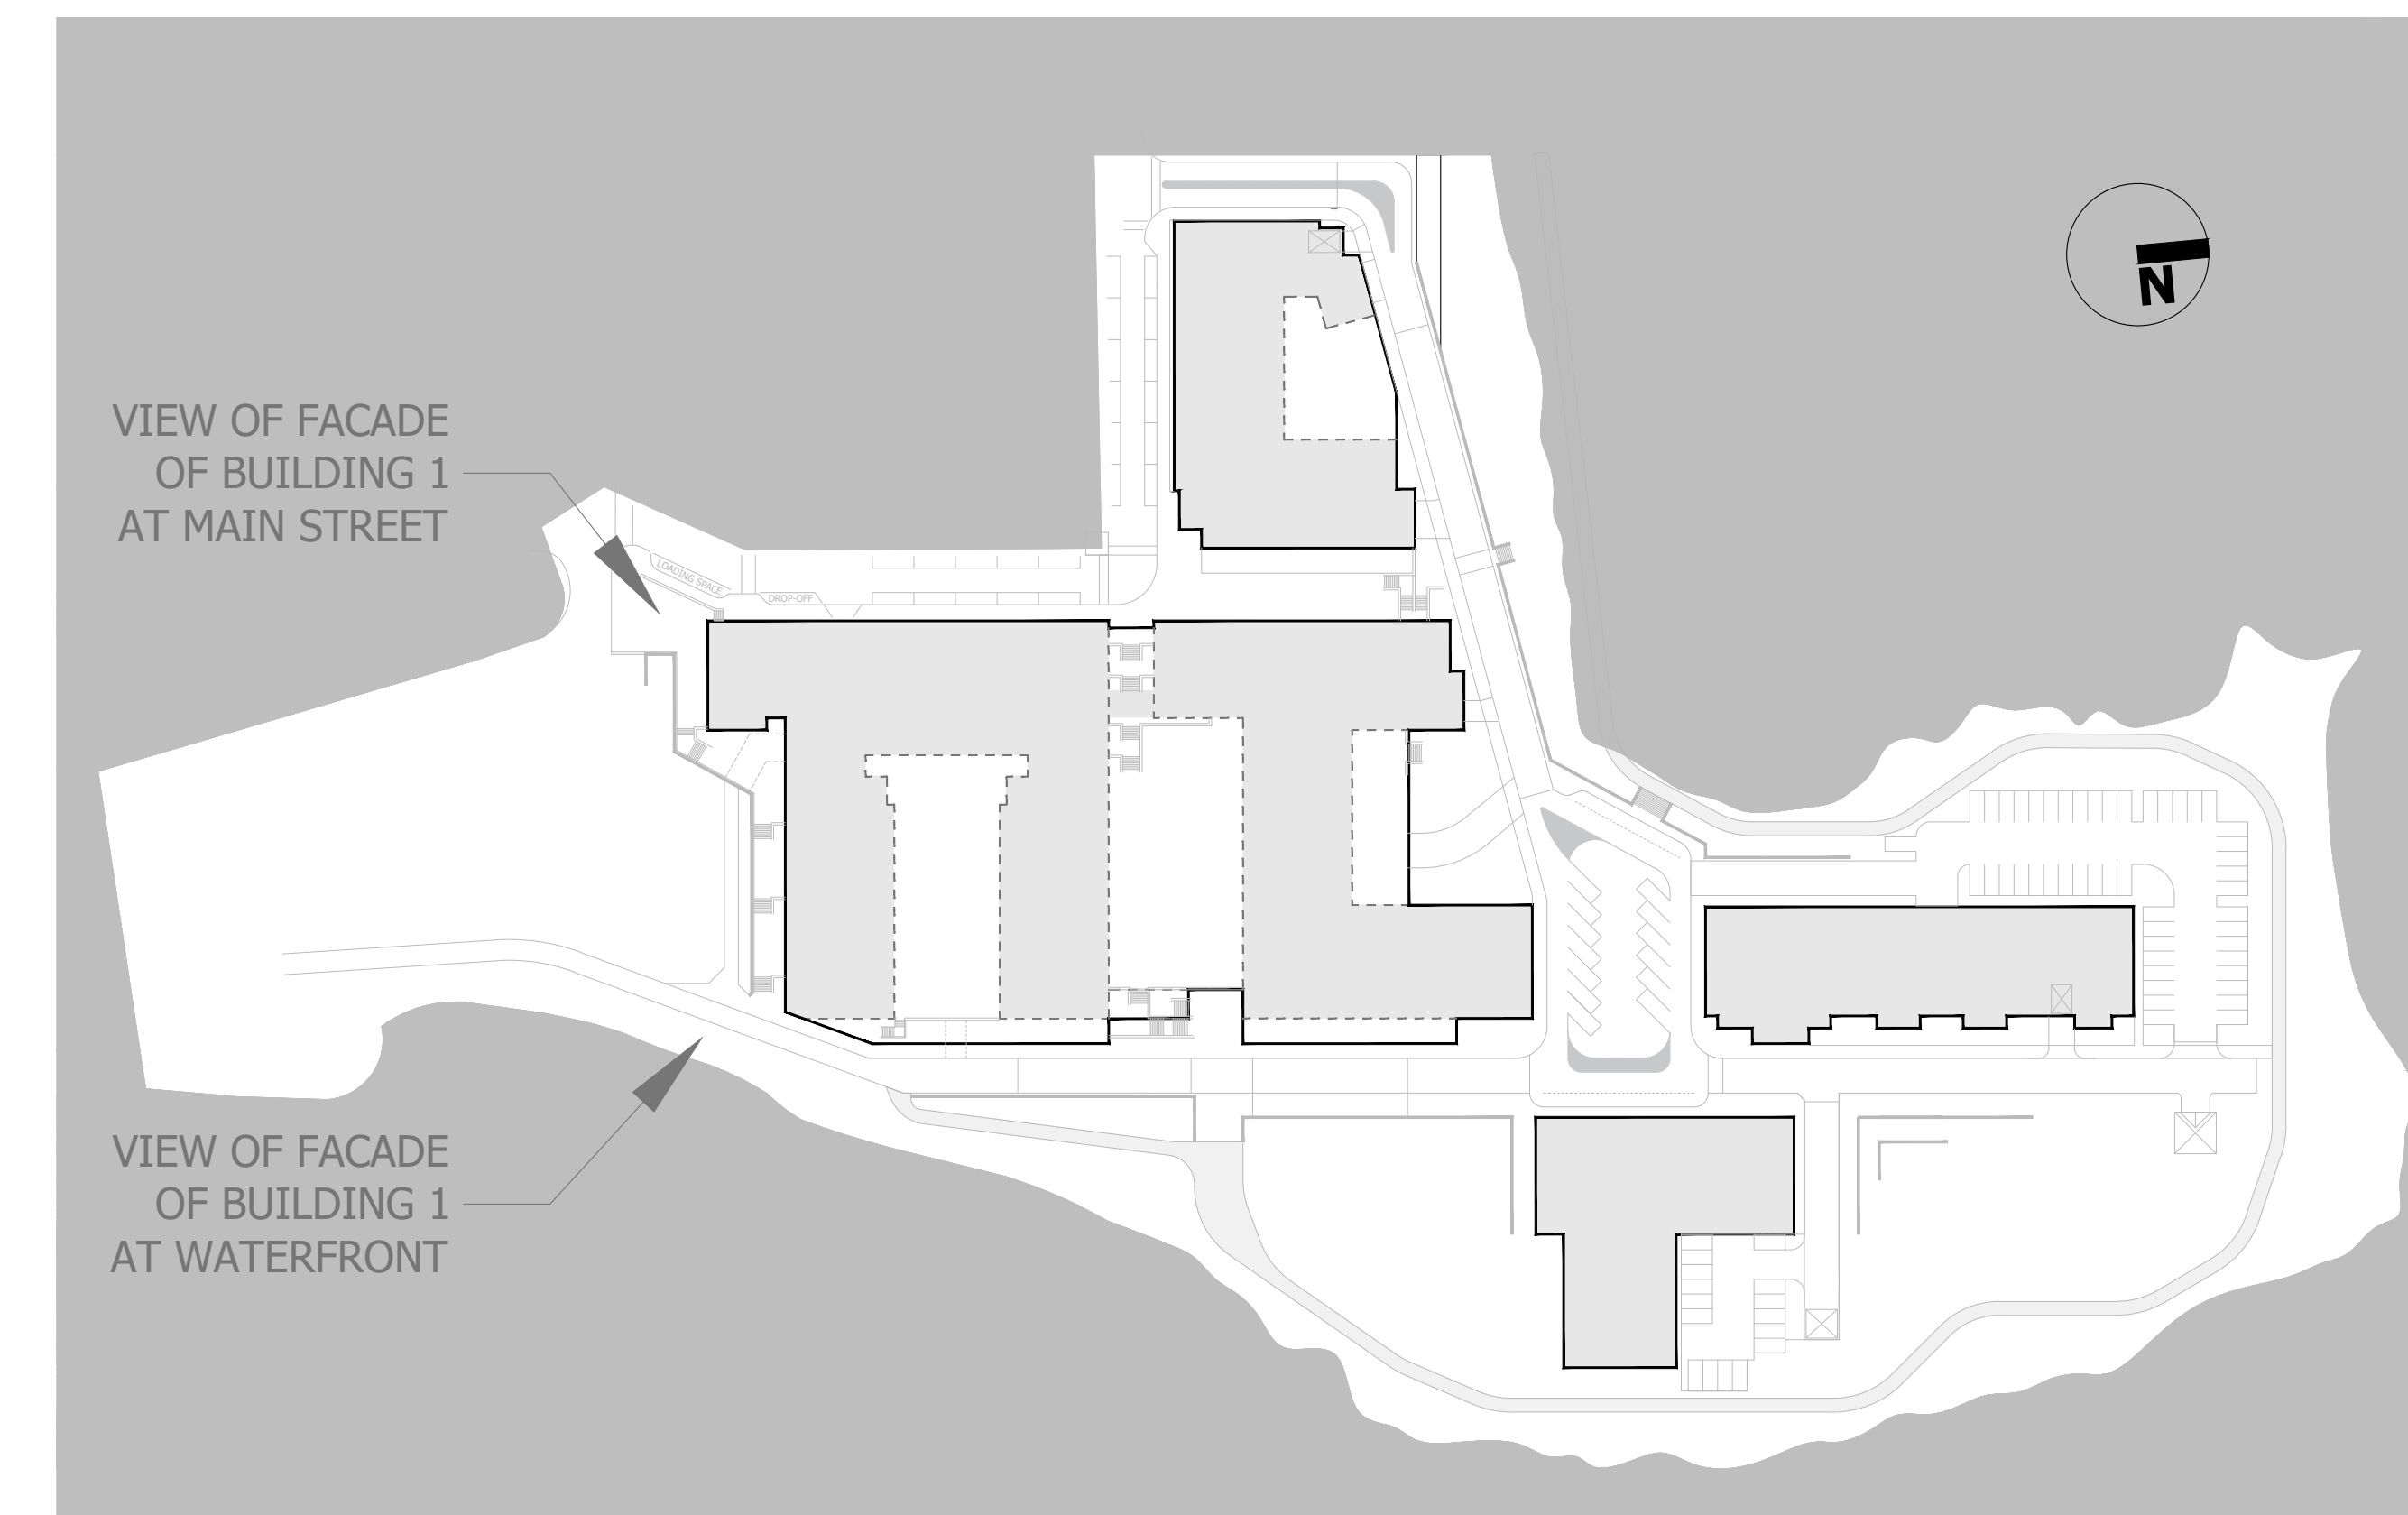

RENDERING ONE:  
**FACADE AT MAIN STREET (VIEW FROM SOUTHWEST)**

TITLE:  
**SITE KEY PLAN**

RENDERING TWO:  
**FACADE AT WATERFRONT (VIEW FROM SOUTHEAST)**

Haverstraw Community Chair Factory LLC  
 1046 New York Ave., Suite A,  
 Huntington Station, NY  
 Phone: 631.944.3101

PROJECT TITLE:  
**CHAIR FACTORY SITE  
 THE VILLAGE OF HAVERSTRAW**

DRAWING TITLE:  
**SITE RENDERINGS**

SCALE: (Not Shown To Scale) Date: 08.08.2023

SHEET 1 OF 1 DRAWN BY: JV

NOTE:  
 RENDERINGS ARE PRELIMINARY AND  
 REFLECT A CONCEPTUAL INTENT FOR  
 ARCHITECTURAL FEATURES, BUILDING  
 MASSING, AND SITE ACTIVATION