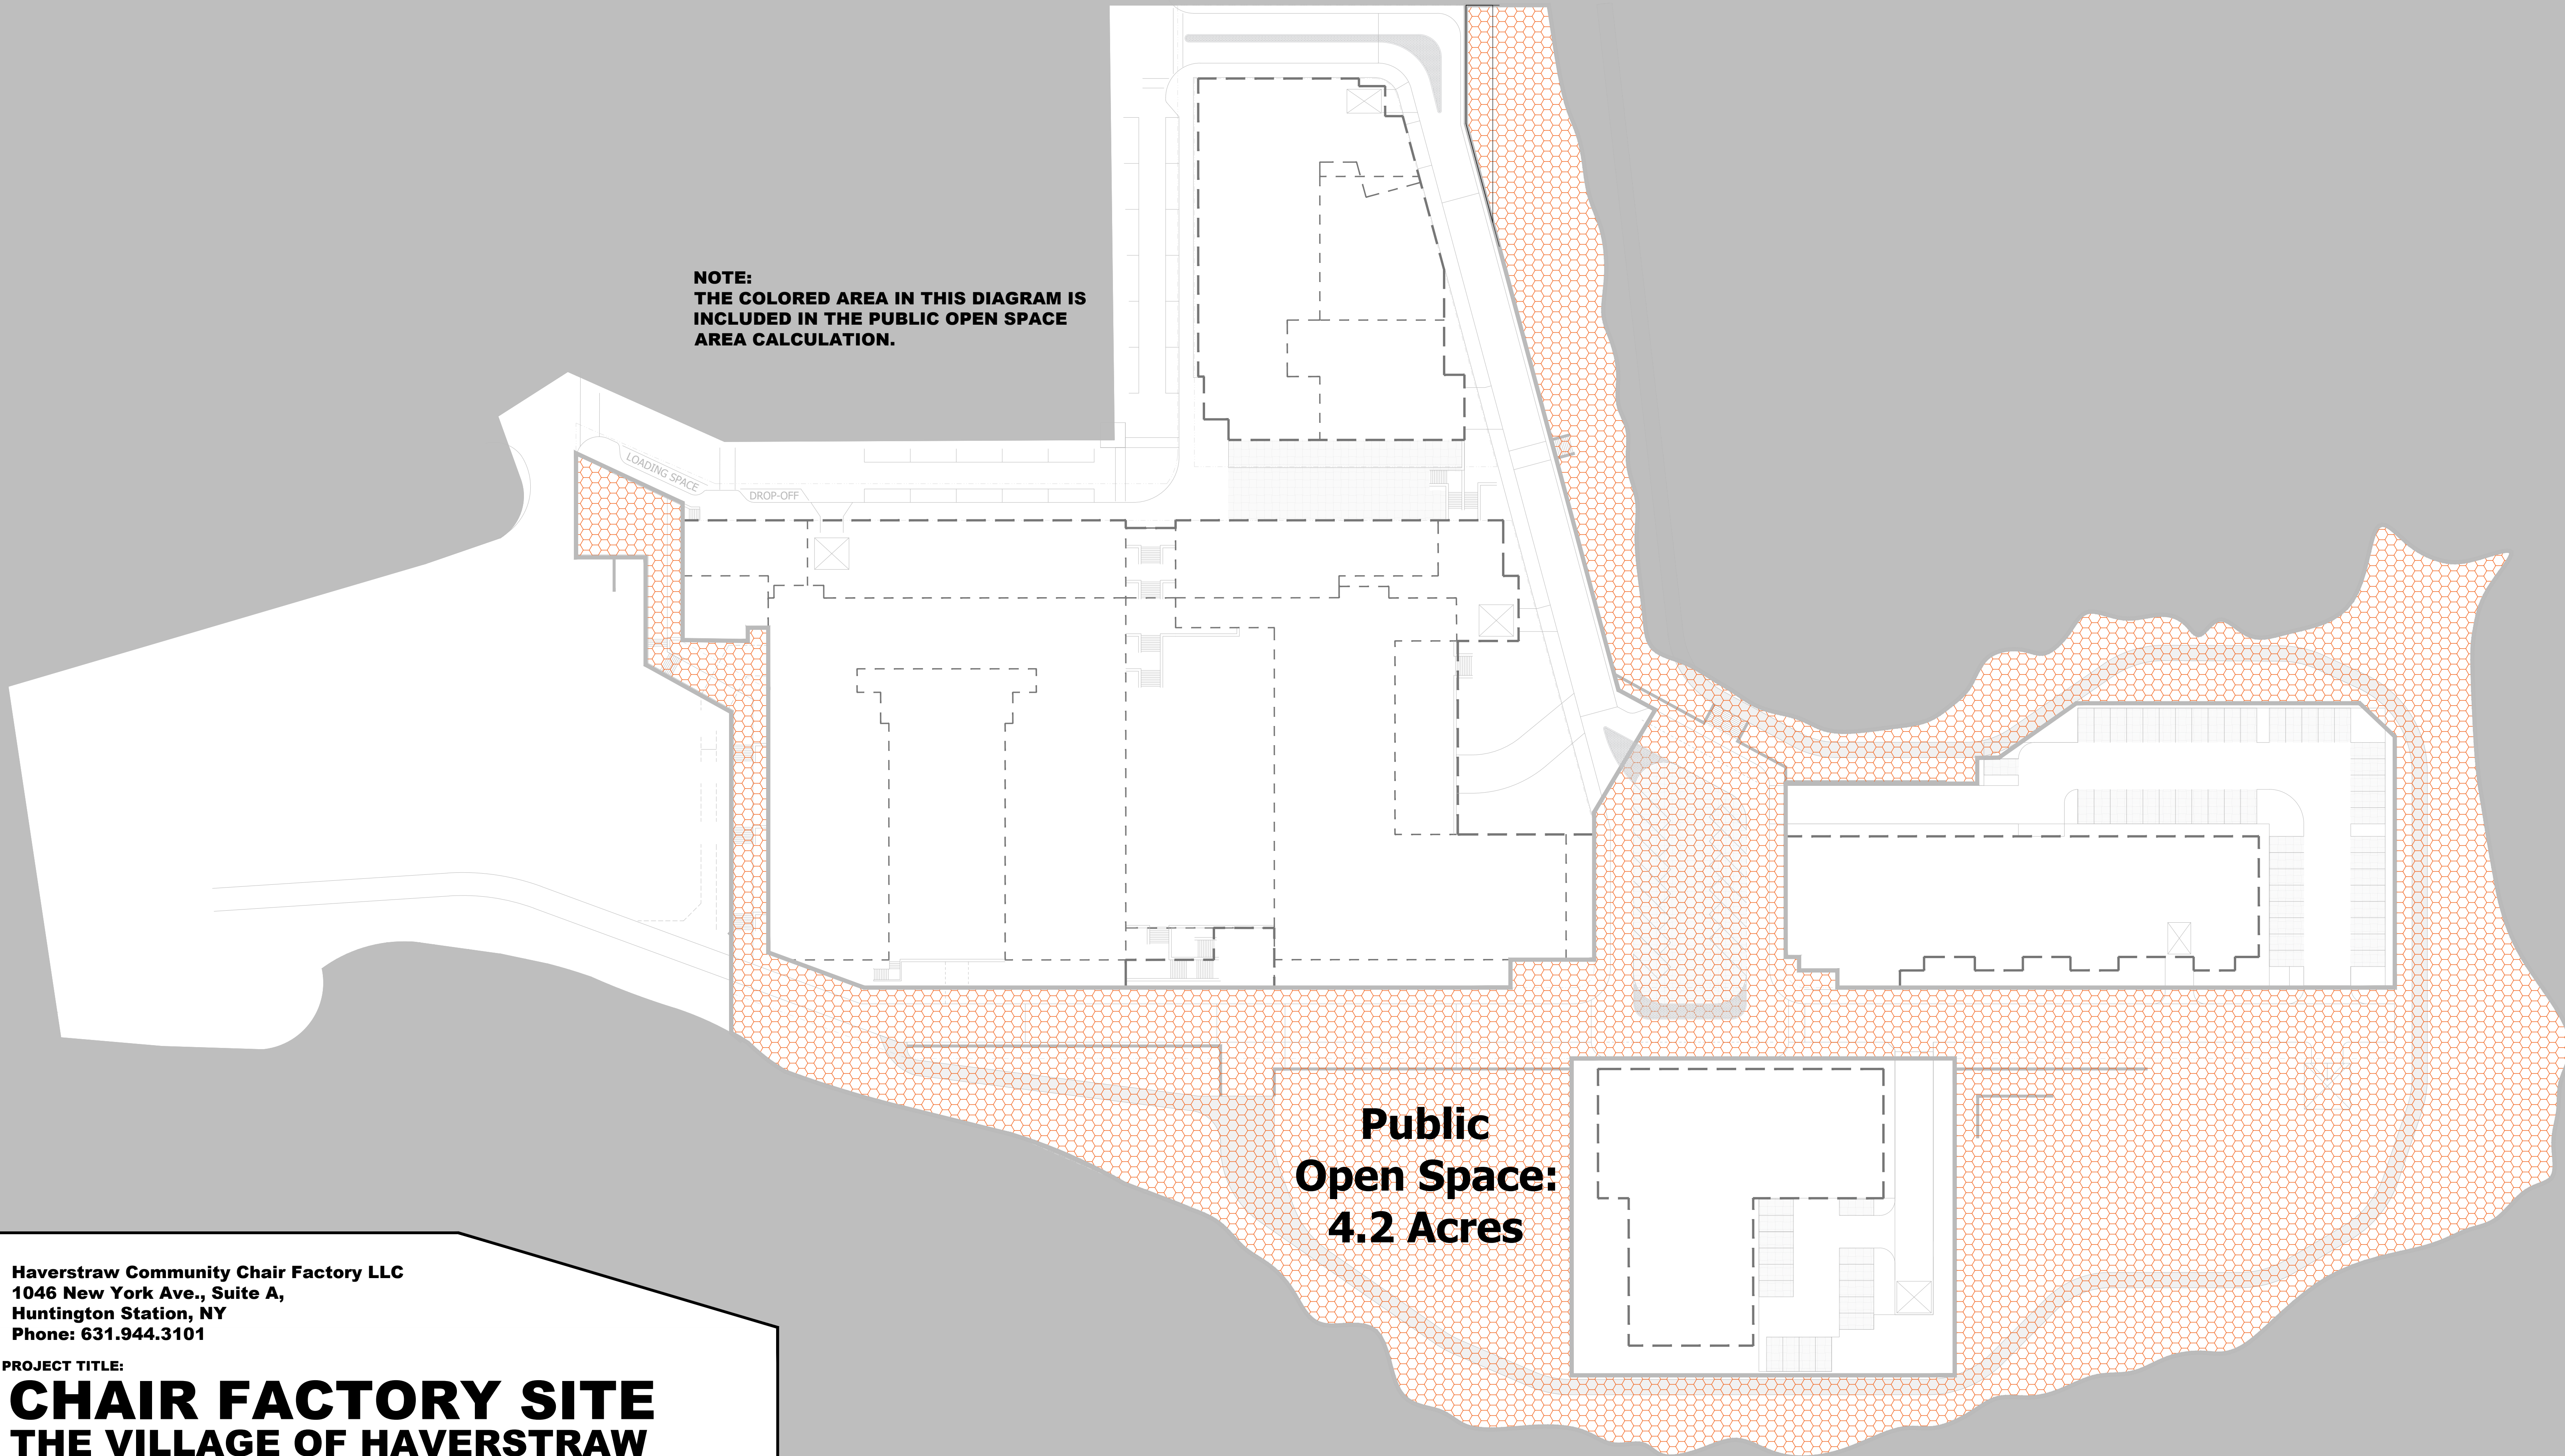

**NOTE:
THE COLORED AREA IN THIS DIAGRAM IS
INCLUDED IN THE PUBLIC OPEN SPACE
AREA CALCULATION.**

Haverstraw Community Chair Factory LLC
1046 New York Ave., Suite A,
Huntington Station, NY
Phone: 631.944.3101

PROJECT TITLE:

CHAIR FACTORY SITE THE VILLAGE OF HAVERSTRAW

DRAWING TITLE:

OPEN SPACE DIAGRAM

SCALE: 1"=40' Date: 08.08.2023

SHEET 1 OF 1 DRAWN BY: JV

**Public
Open Space:
4.2 Acres**